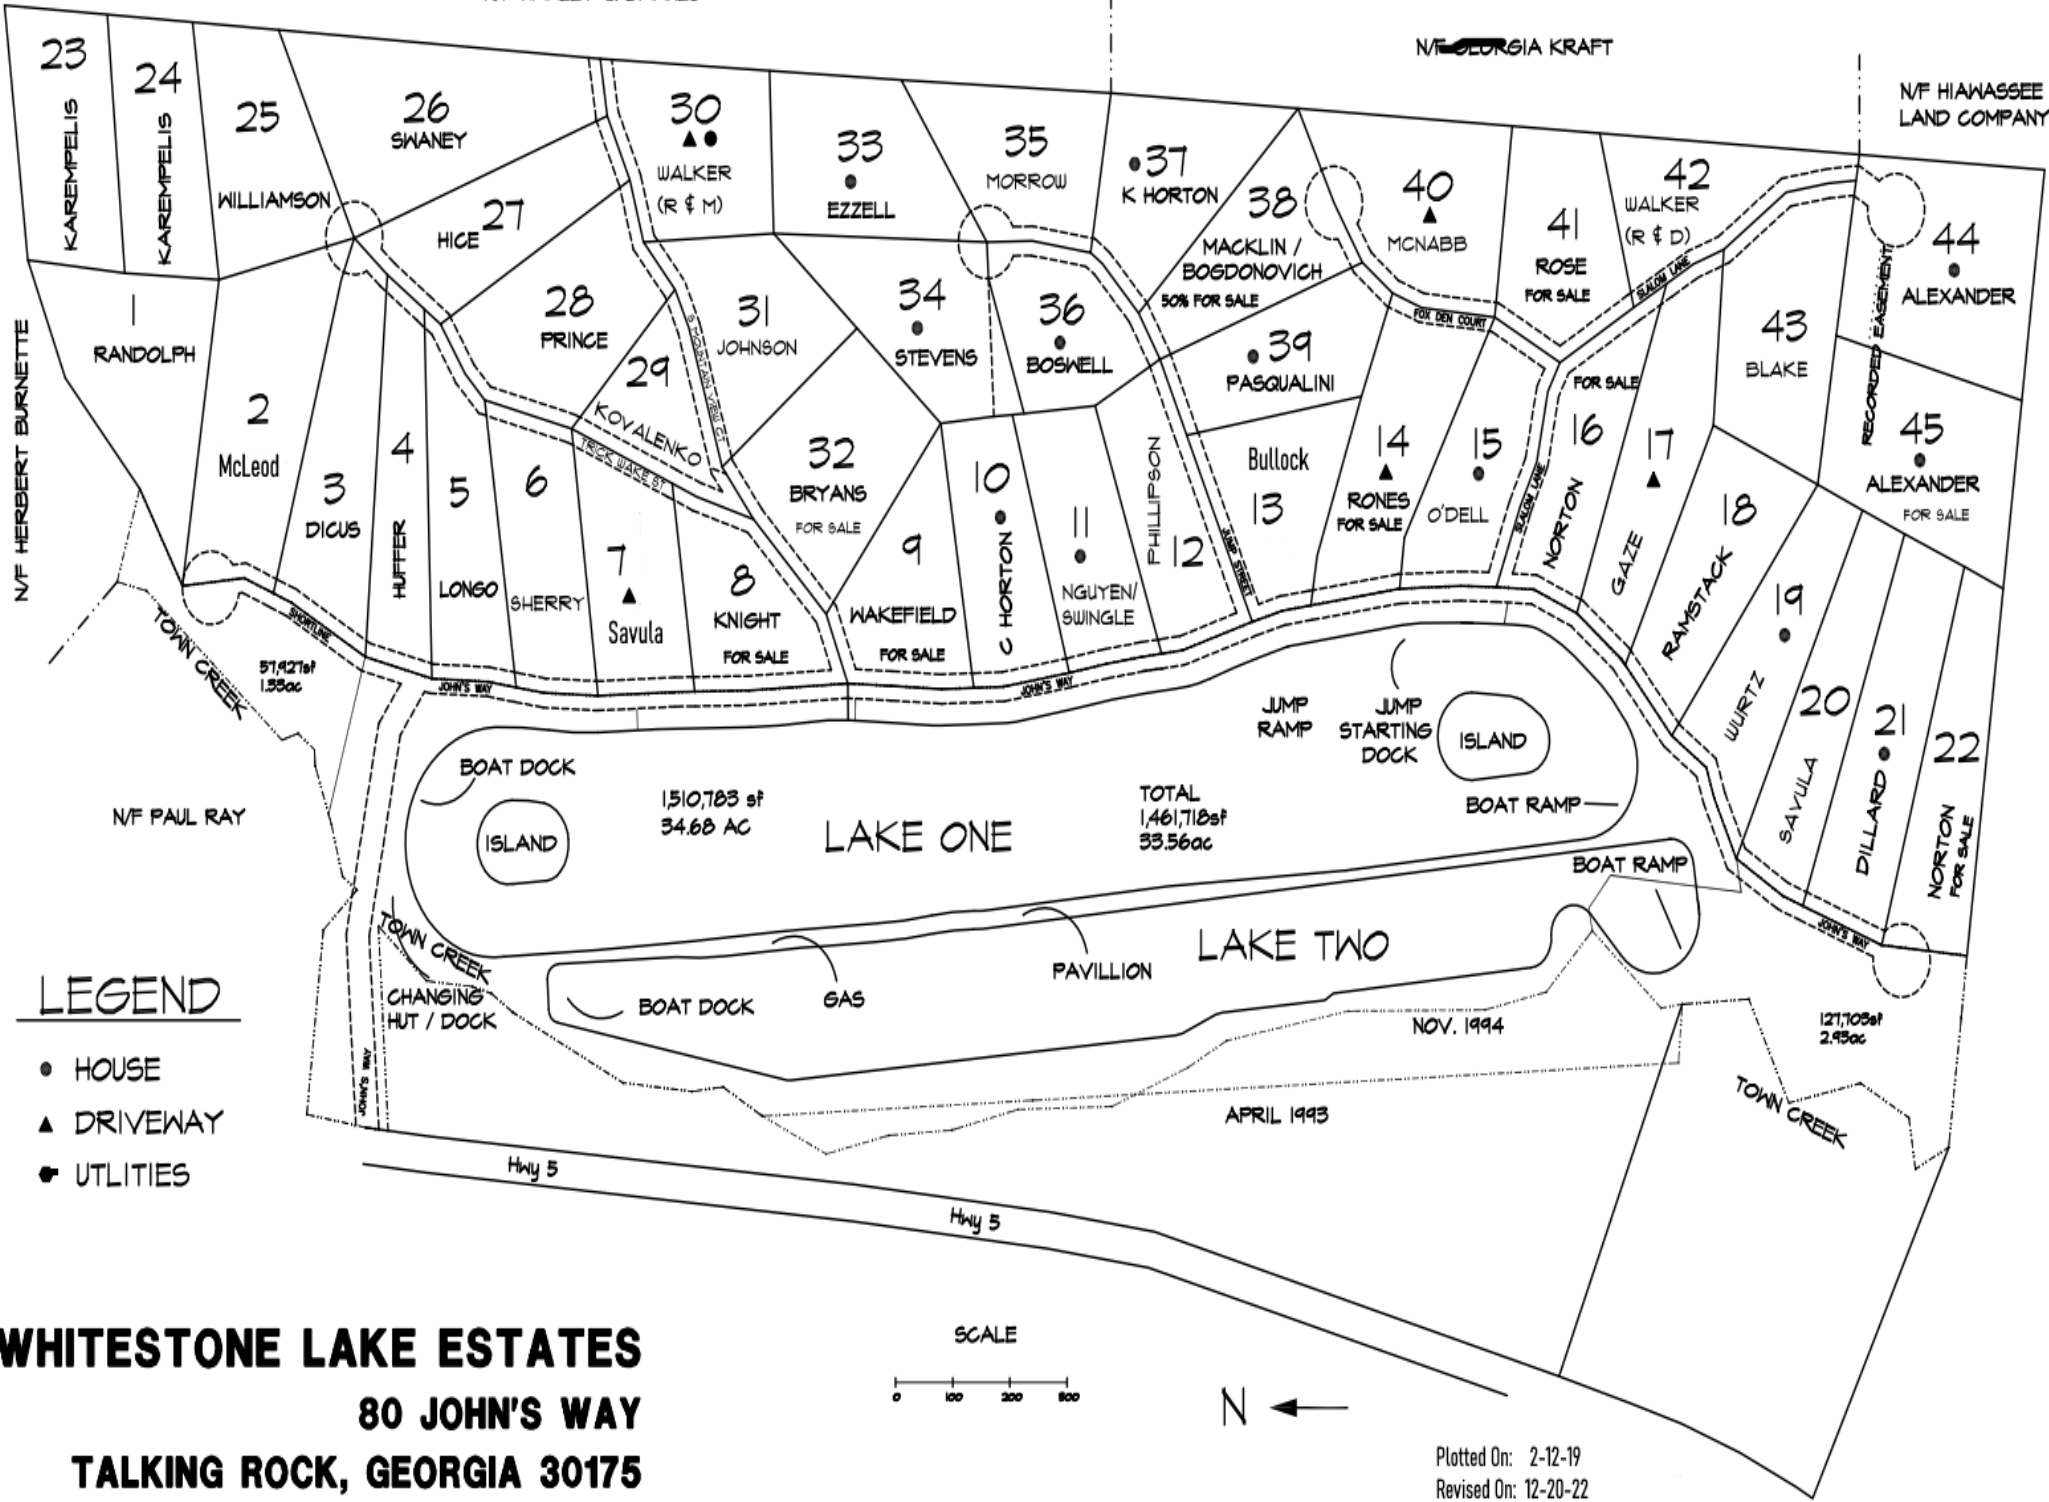

N/F HARLEY J. BARNES

N/F GEORGIA KRAFT

N/F HIWASSEE LAND COMPANY

### LEGEND

- HOUSE
- ▲ DRIVEWAY
- UTILITIES

**WHITESTONE LAKE ESTATES**  
**80 JOHN'S WAY**  
**TALKING ROCK, GEORGIA 30175**

Plotted On: 2-12-19  
 Revised On: 12-20-22